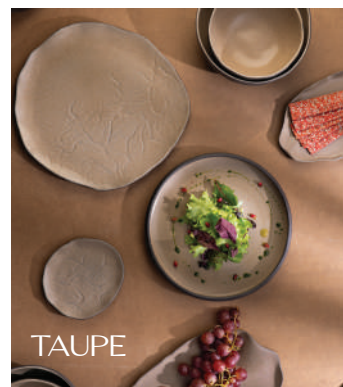

VENTIS

TAUPE