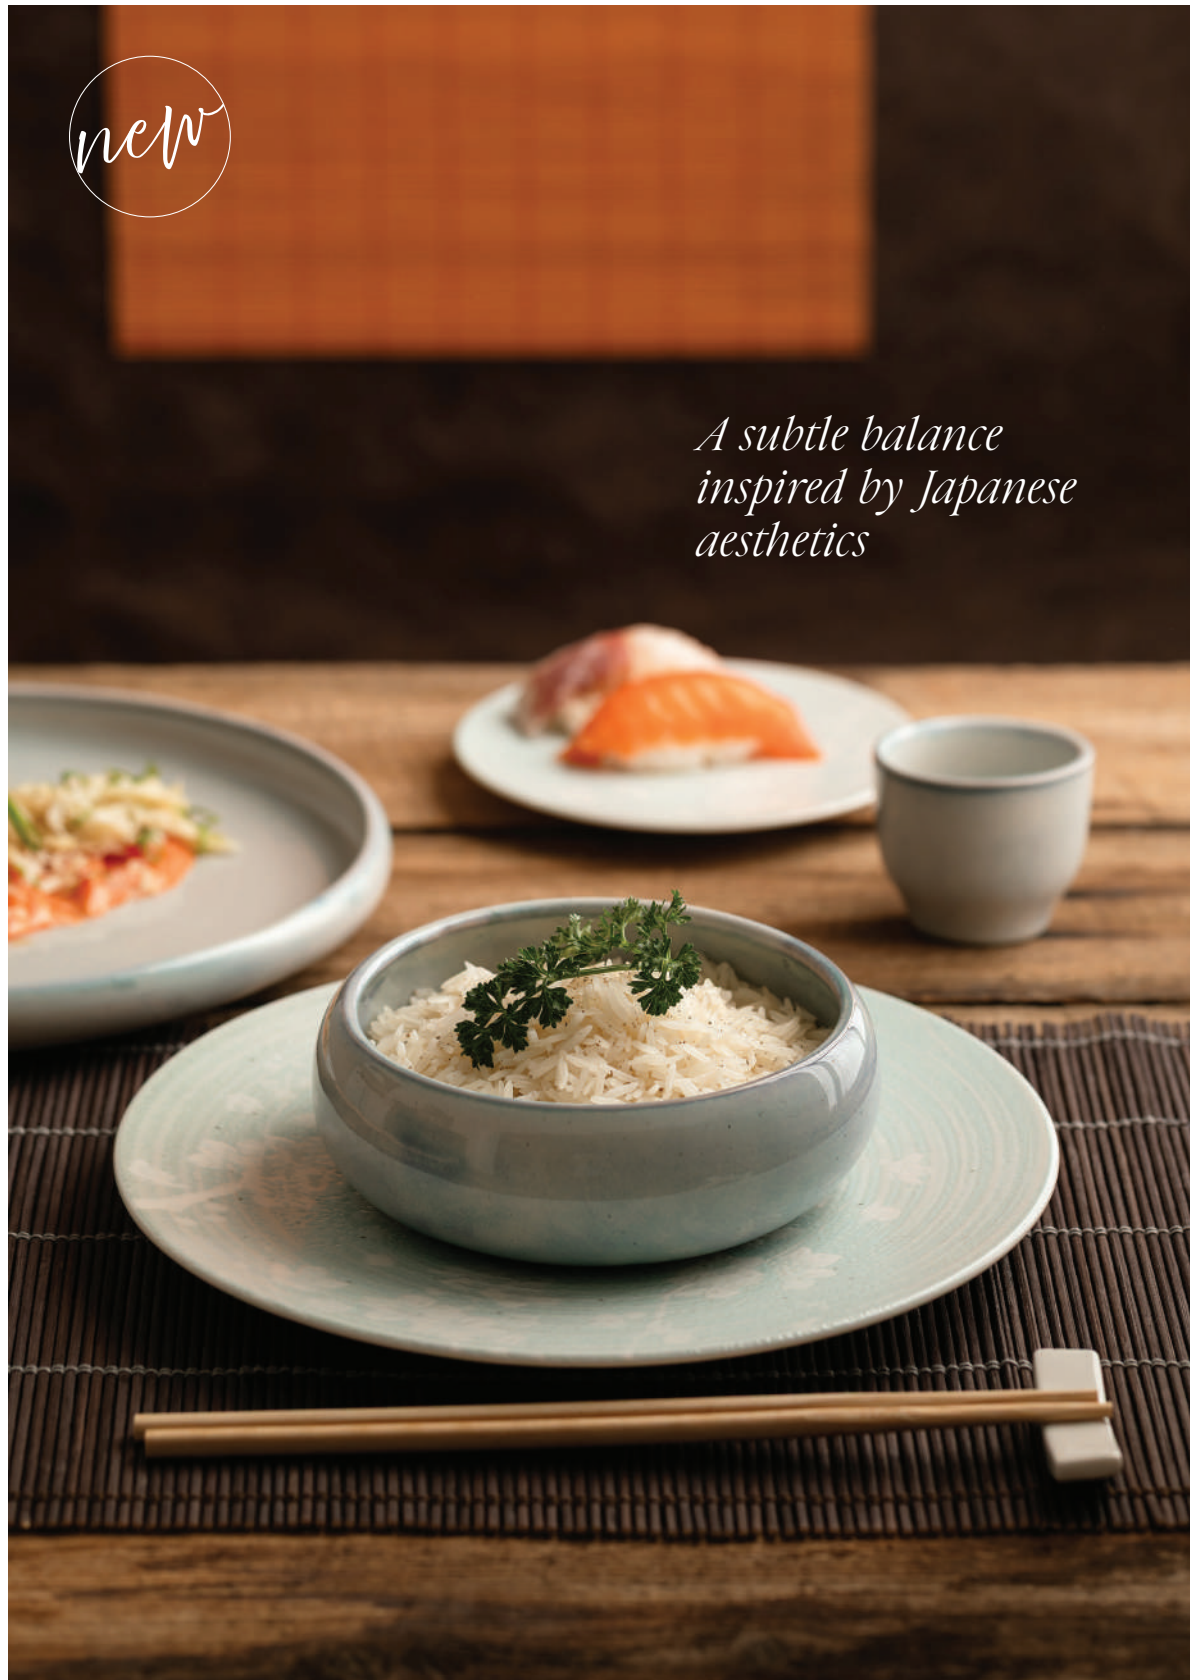

RUN-SVRKS08	8 cm / 100 cc	12
RUN-SVRKS11	11 cm / 380 cc	12

RUNE  
**TIMA OVAL PLATE**

RUN-TMAOVL23	23x13 cm	6
RUN-TMAOVL28	28x13 cm	6
RUN-TMAOVL33	33x13 cm	6

new

*A subtle balance  
inspired by Japanese  
aesthetics*