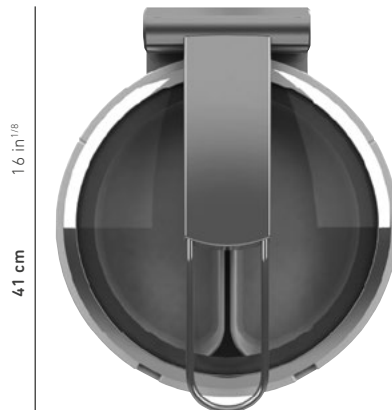

BAC PORCELAINE
PORCELAIN TRAY

BAC INOX
STAINLESS STEEL TRAY

35,5 cm 14 in

16 in^{1/8}
41 cm

2 FINITIONS - FINISHES

MIROIR
MIRROR

BROSSÉ
BRUSHED

Ø 35,5 cm Ø 14 in
P 41 cm D 16 in^{1/8}
H 15 cm H 5 in^{7/8}