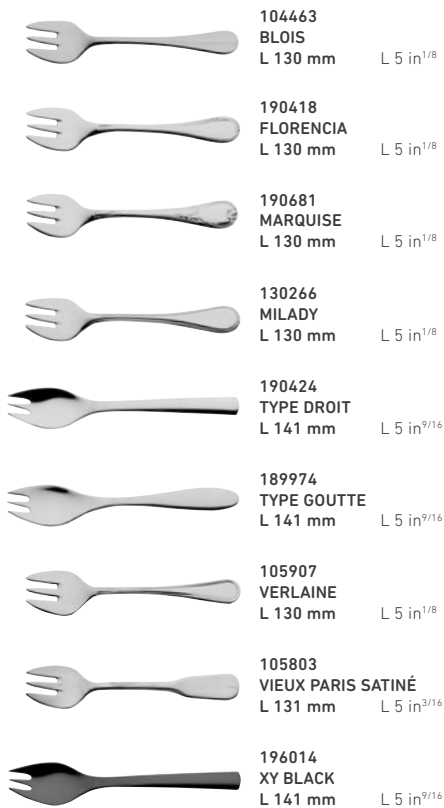

PIÈCES COMPLÉMENTAIRES

ADDITIONAL PIECES

FOURCHETTES À HUÎTRES OYSTER FORKS